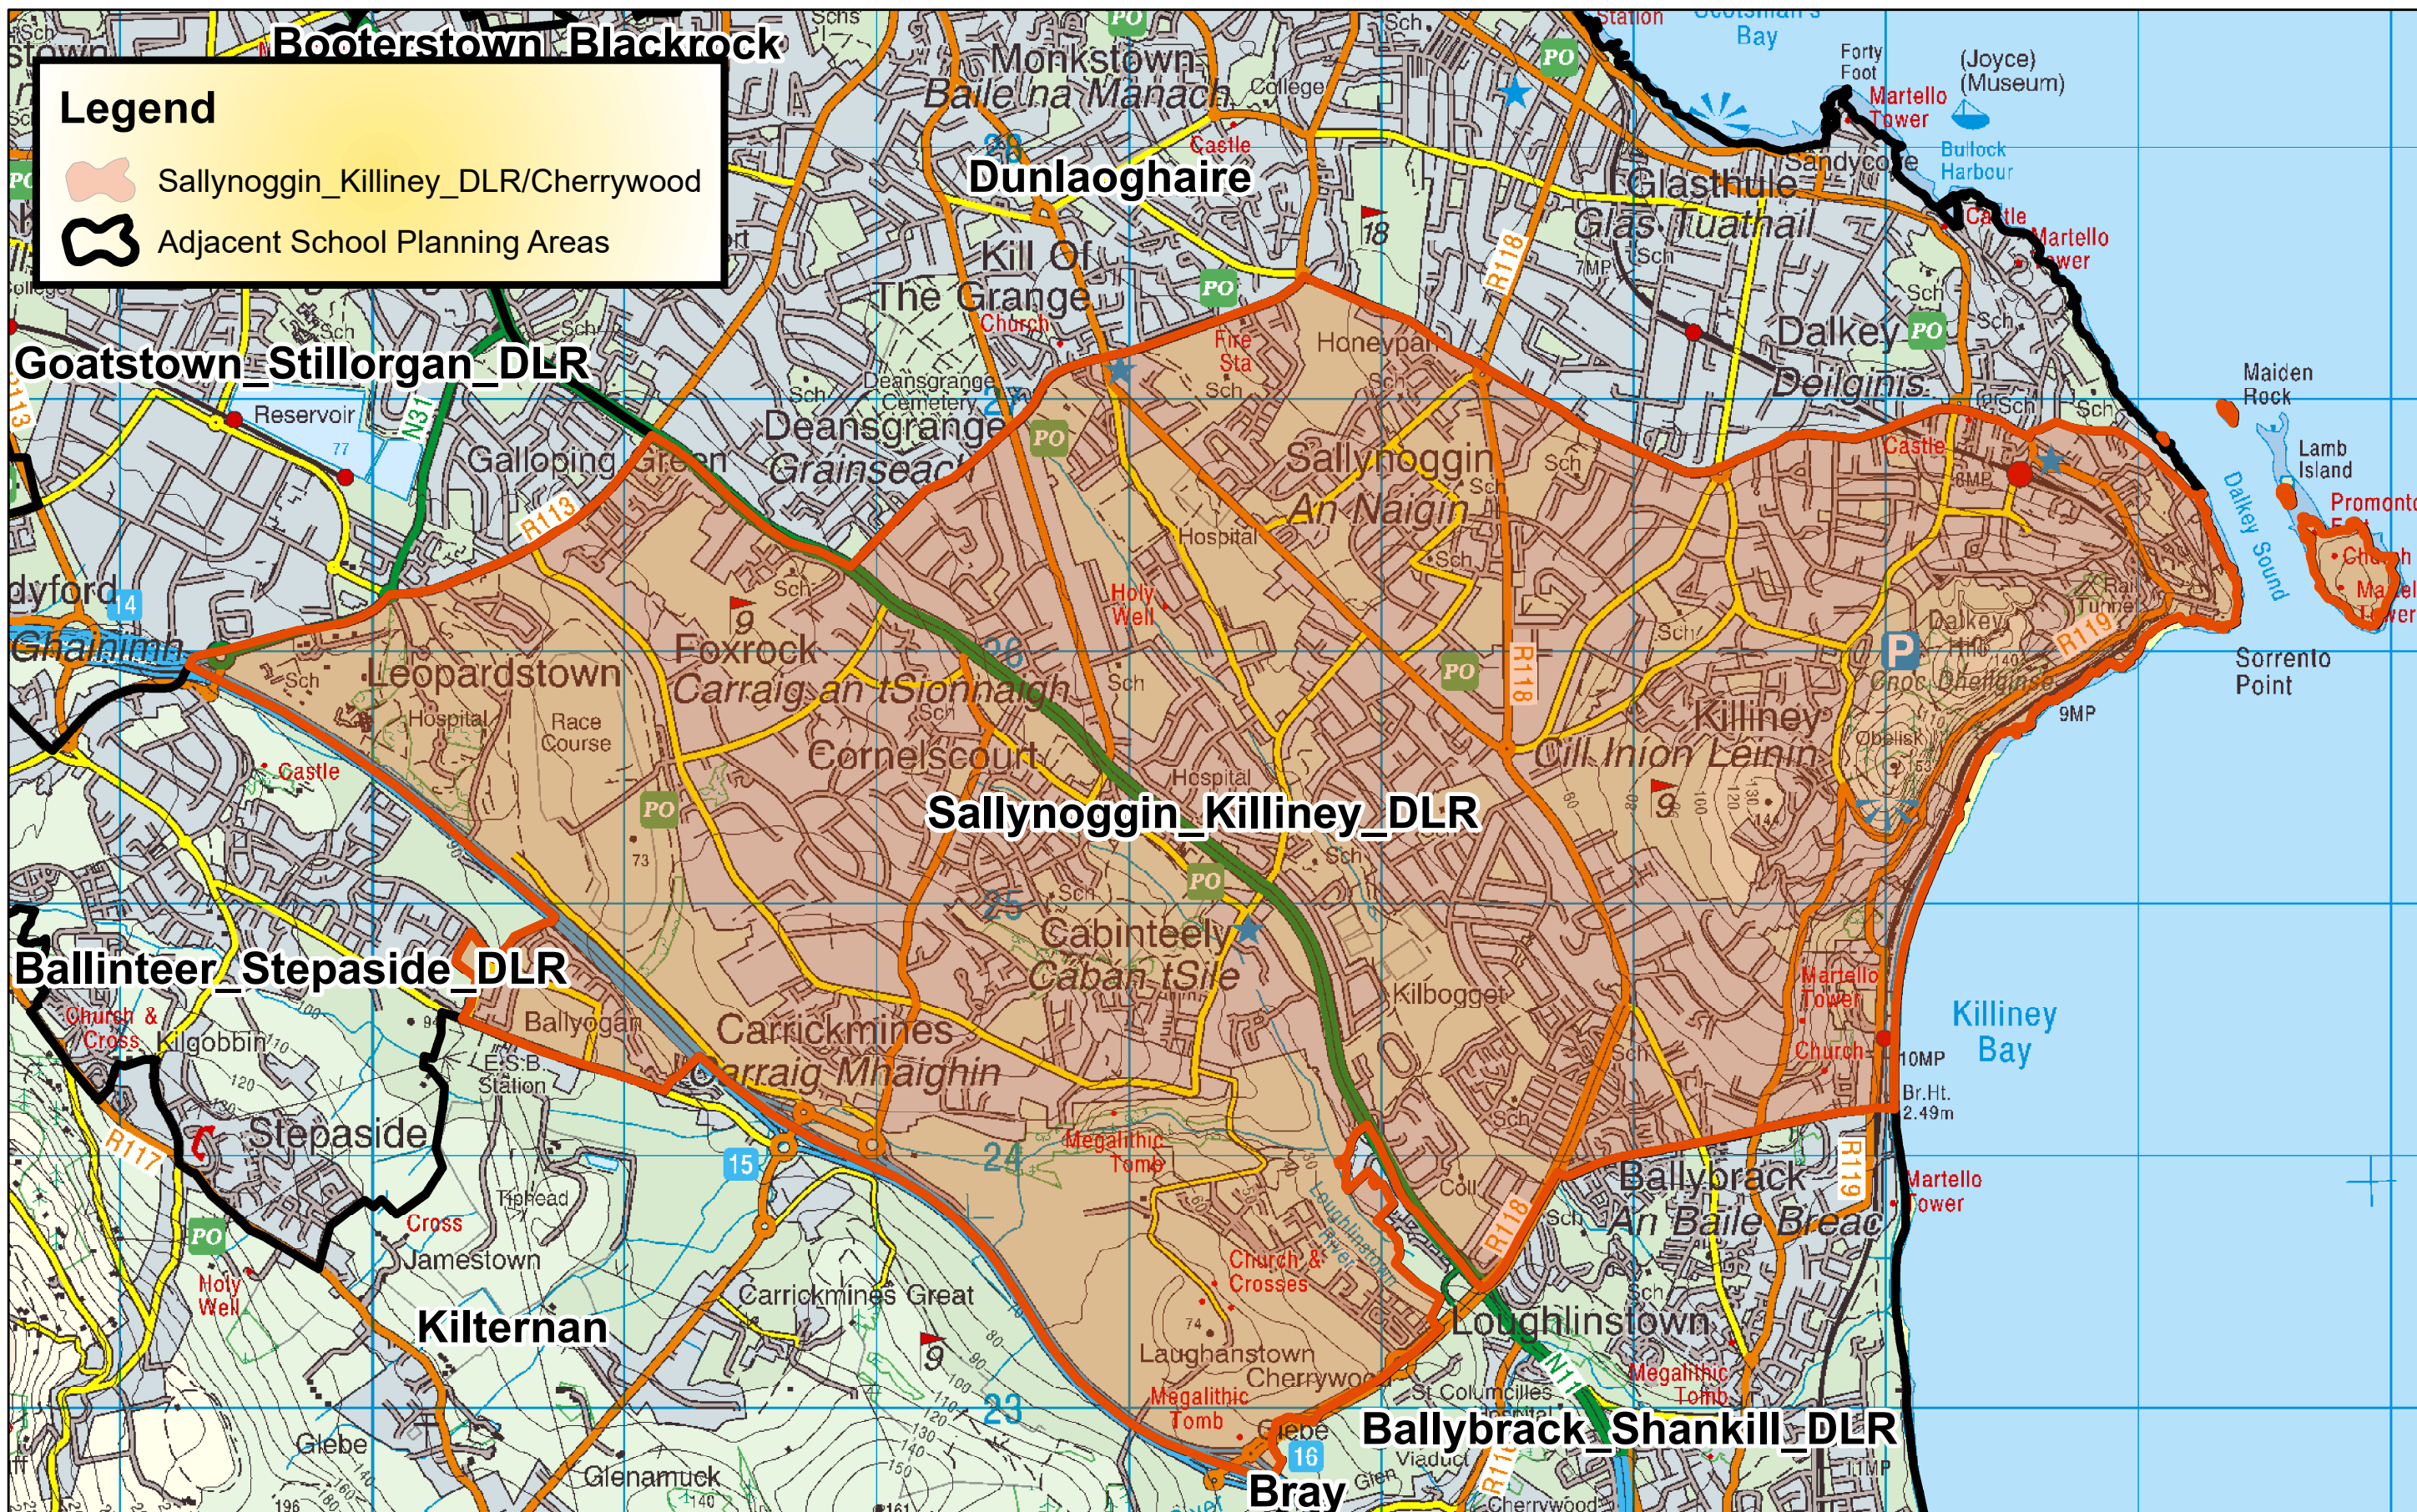

Sallynoggin_Killiney_DLR/Cherrywood

Legend

- Sallynoggin_Killiney_DLR/Cherrywood
- Adjacent School Planning Areas

© Ordnance Survey Ireland.
All rights reserved.
License number EN0045608